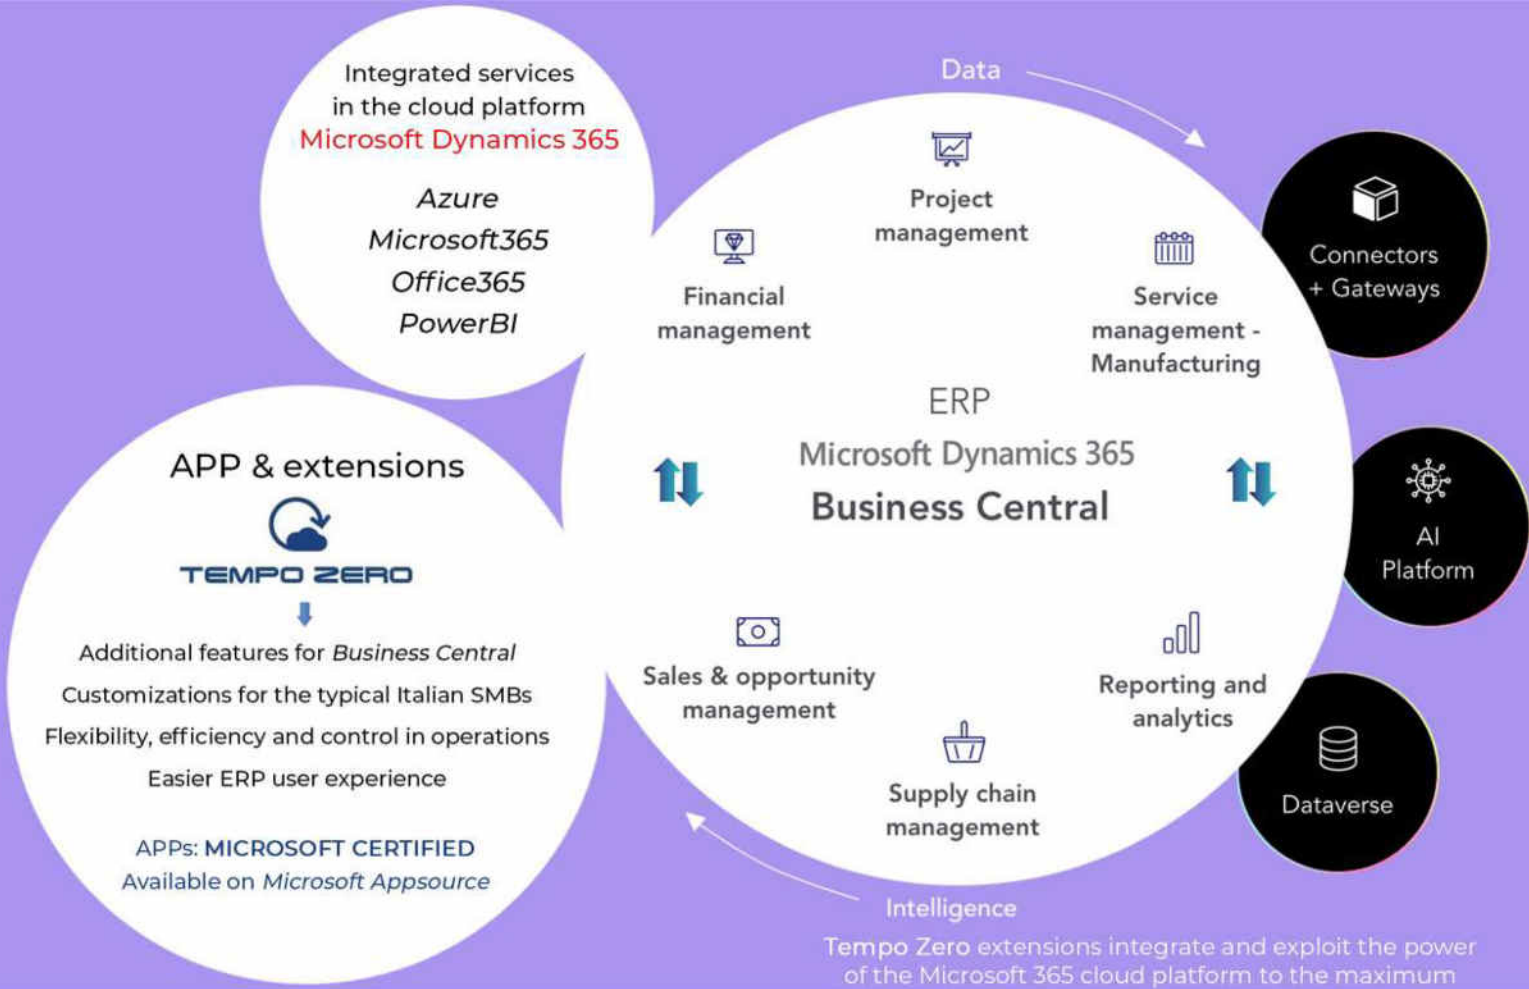

TEMPO ZERO
DOCUMENT
TRACKING

Tempo Zero Document Tracking

For **Microsoft Dynamics 365**
Business Central

Quickly search for documents through a navigation system that extracts them and organizes them in a readable format for the user.

NAV-lab: the power of shared experience

NAV-lab was founded in 2003 by a group of IT managers who chose to offer their customers the ERP Microsoft Dynamics NAV, now Business Central, as a management system capable of giving flexibility, efficiency and competitiveness to business processes in SMBs.

Since then, NAV-lab has become a fundamental partner for Microsoft in Italy.

The success of Tempo Zero, which minimizes the time of adoption of the ERP in the company, was confirmed by the rapid diffusion in terms of new users, until it became the most widespread solution today in