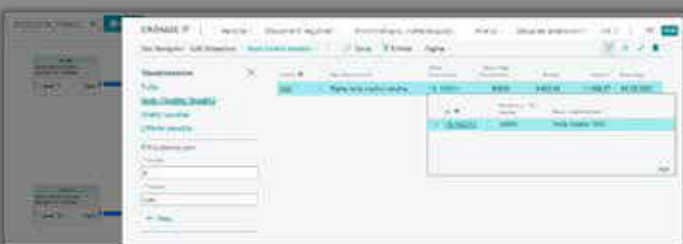

CONFIGURATION PAGE DOCUMENT LEVELS AND PATHS

Pages to launch in JS format by link

NAVIGATION FROM REGISTERED DOCUMENT

(ex. posted invoice)

OPENING JS PAGE FROM LINK FILTERED ON LEVEL

(ex. click on "credit note")

EXAMPLE OPENING OF A "CREDIT NOTE" IN FRAME JS

CARD NAVIGATION FROM STANDARD RELATION (STANDARD BC)

(BC standard card)

DOCUMENT CARD

(ex: opening of a "credit note")

LOG - DETAILED

Data extracted in tables identified by search level with already set/setable filters