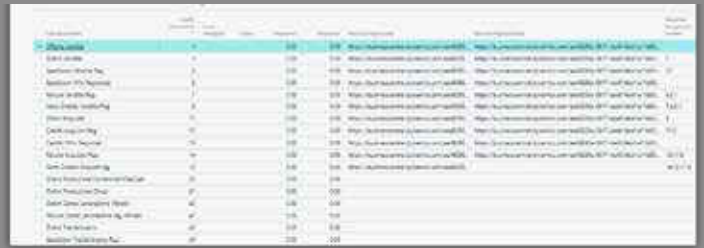

NAV-lab Srl Viale GranSasso 10, 20123 Milano

www.navlab.it www.business-central-app.it info@navlab.it | NR VERDE 800701170

Tempo Zero Document Tracking

DOCUMENTS SEARCH PAGE

Search for documents starting from a document (e.g. from a registered invoice)