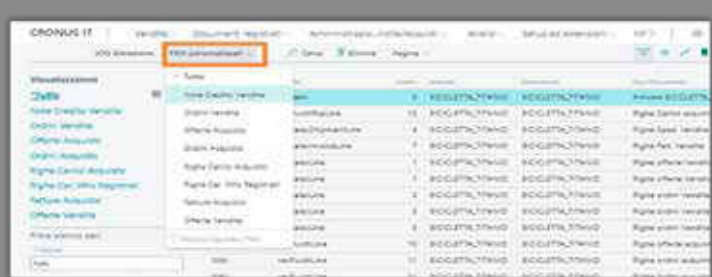

EXAMPLE OPENING OF A "CREDIT NOTE" IN FRAME JS

CARD NAVIGATION FROM STANDARD RELATION (STANDARD BC)

(BC standard card)

DOCUMENT CARD

(ex: opening of a "credit note")

LOG - DETAILED

Data extracted in tables identified by search level with already set/setable filters