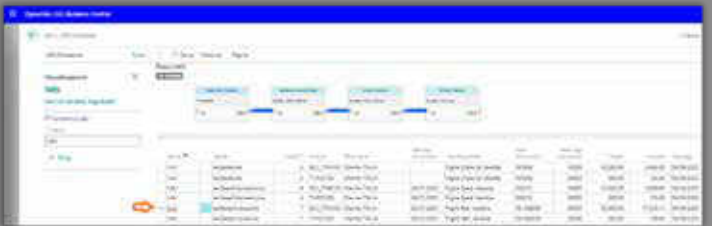

OPENING JS PAGE FROM LINK FILTERED ON LEVEL

(ex. click on "credit note")